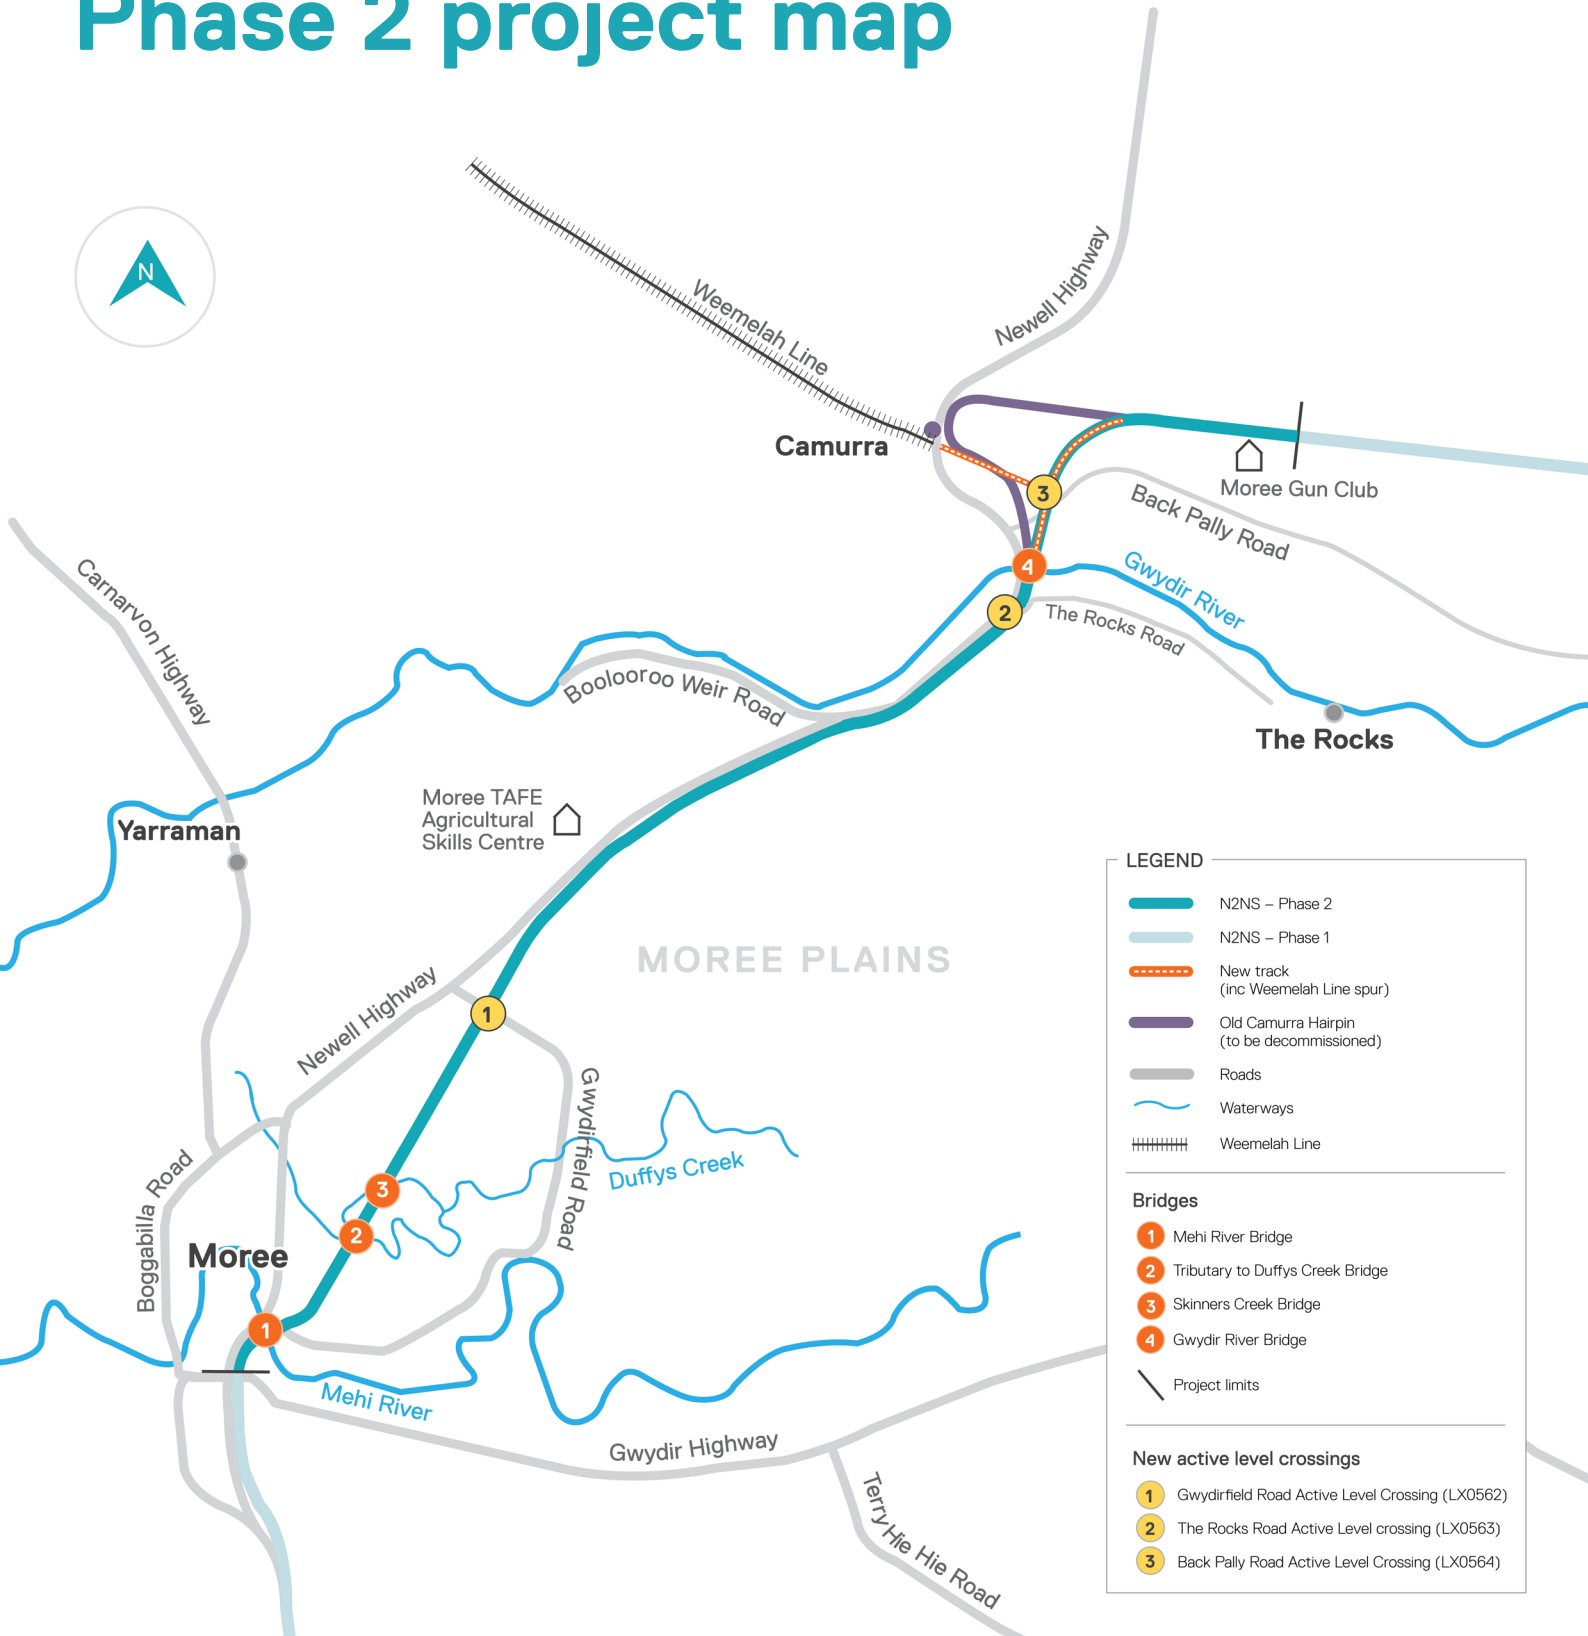

Narrabri to North Star Phase 2 project map

Contact us:

85 Maitland Street, Narrabri NSW 2390 1800 732 761
inlandrailnsw@artc.com.au inlandrail.info/n2ns-p2-eis